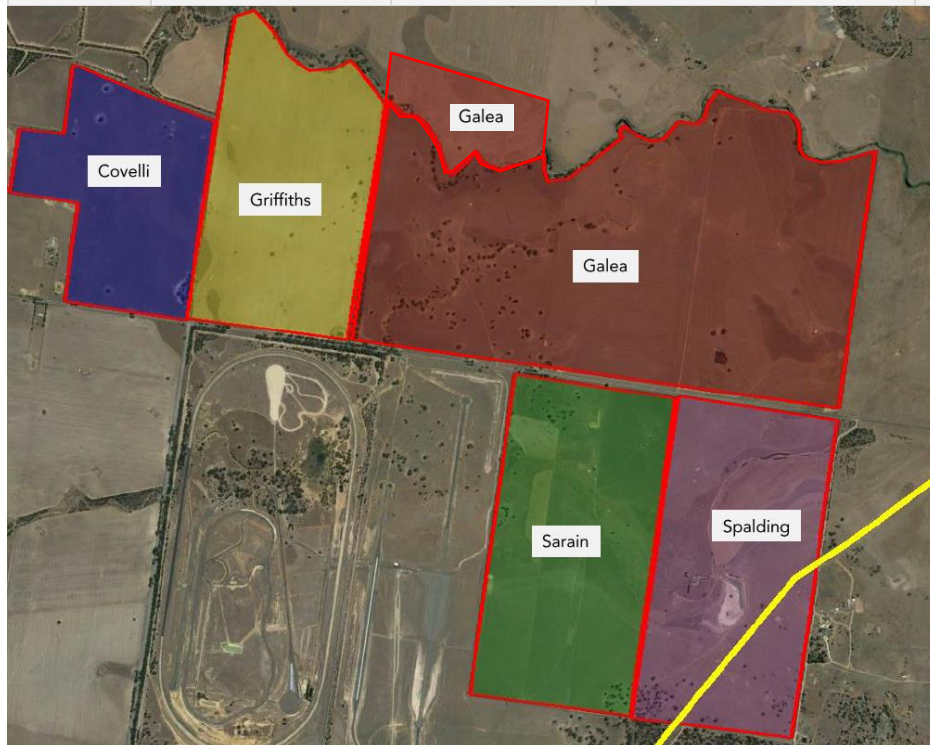

## BARWON SOLAR FARM – OWNER DETAILS

Landowner	Address of Land	Contact	Email	Tenant Farmer Contact
Galea	1150-1190 Little River-Ripley Road, Little River 3211 (West plot)	Joan Galea (daughter of owner Sam Galea) 0407 369646	<a href="mailto:spgalea@hotmail.com">spgalea@hotmail.com</a>	Kevin Nunn 0428579838
	1050 Little River-Ripley Road, Little River 3211 (Middle)			
	1000 Little River-Ripley Road, Little River 3211 (East plot)			
Spalding	1085-1135 Little River-Ripley Road, Little River 3211	Brian Spalding 0409931381	<a href="mailto:brian.ekd@gmail.com">brian.ekd@gmail.com</a>	n/a
Covelli	1320 Little River-Ripley Road, Balliang 3340	Joe Covelli 0428526759 (representative of family)	<a href="mailto:jcovelli@netspace.net.au">jcovelli@netspace.net.au</a>	n/a
Sarain	1145-1215 Little River-Ripley Road, Little River 3211	Surinder Sarain 0430160313	<a href="mailto:surindersarain@gmail.com">surindersarain@gmail.com</a>	Kevin Nunn 0428579838
Griffiths	1240 Little River-Ripley Road, Little River, Balliang 3340	John Griffiths 0428695149 (son of owner Peter Griffiths)	<a href="mailto:rusjon@bigpond.com">rusjon@bigpond.com</a>	n/a

**ADVERTISED  
PLAN**