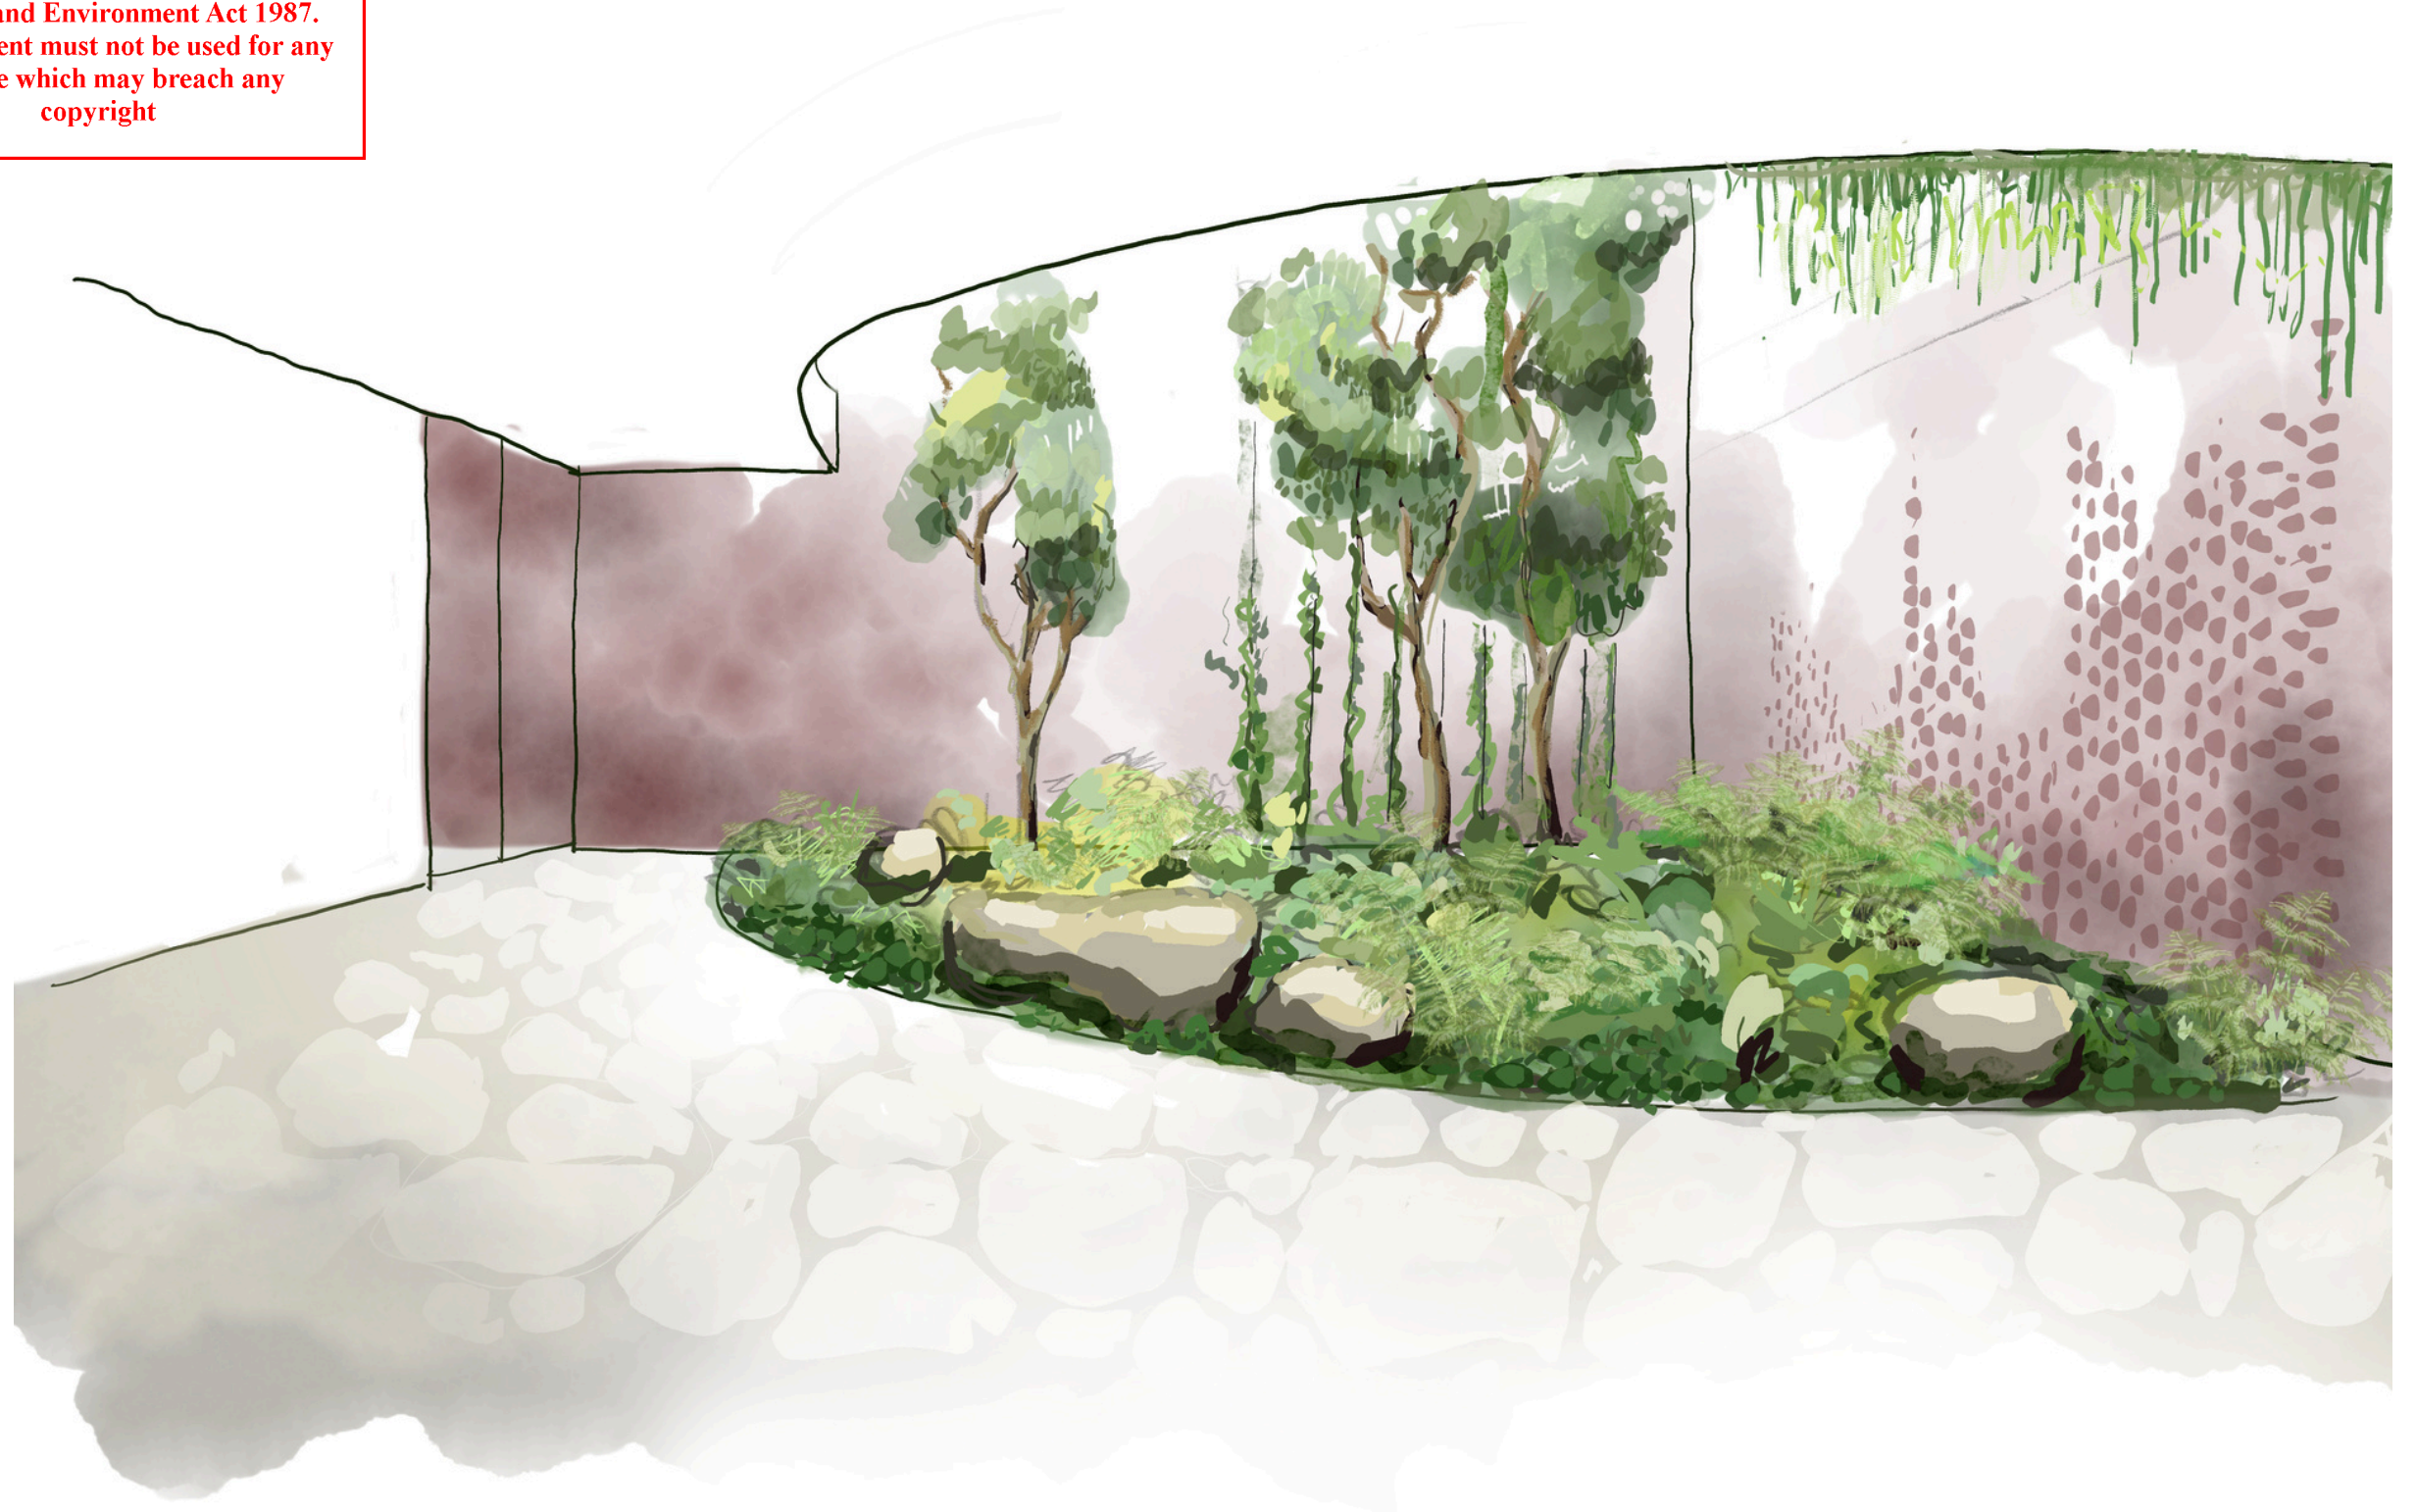

This copied document to be made available for the sole purpose of enabling its consideration and review as part of a planning process under the Planning and Environment Act 1987. The document must not be used for any purpose which may breach any copyright

**ADVERTISED
PLAN**