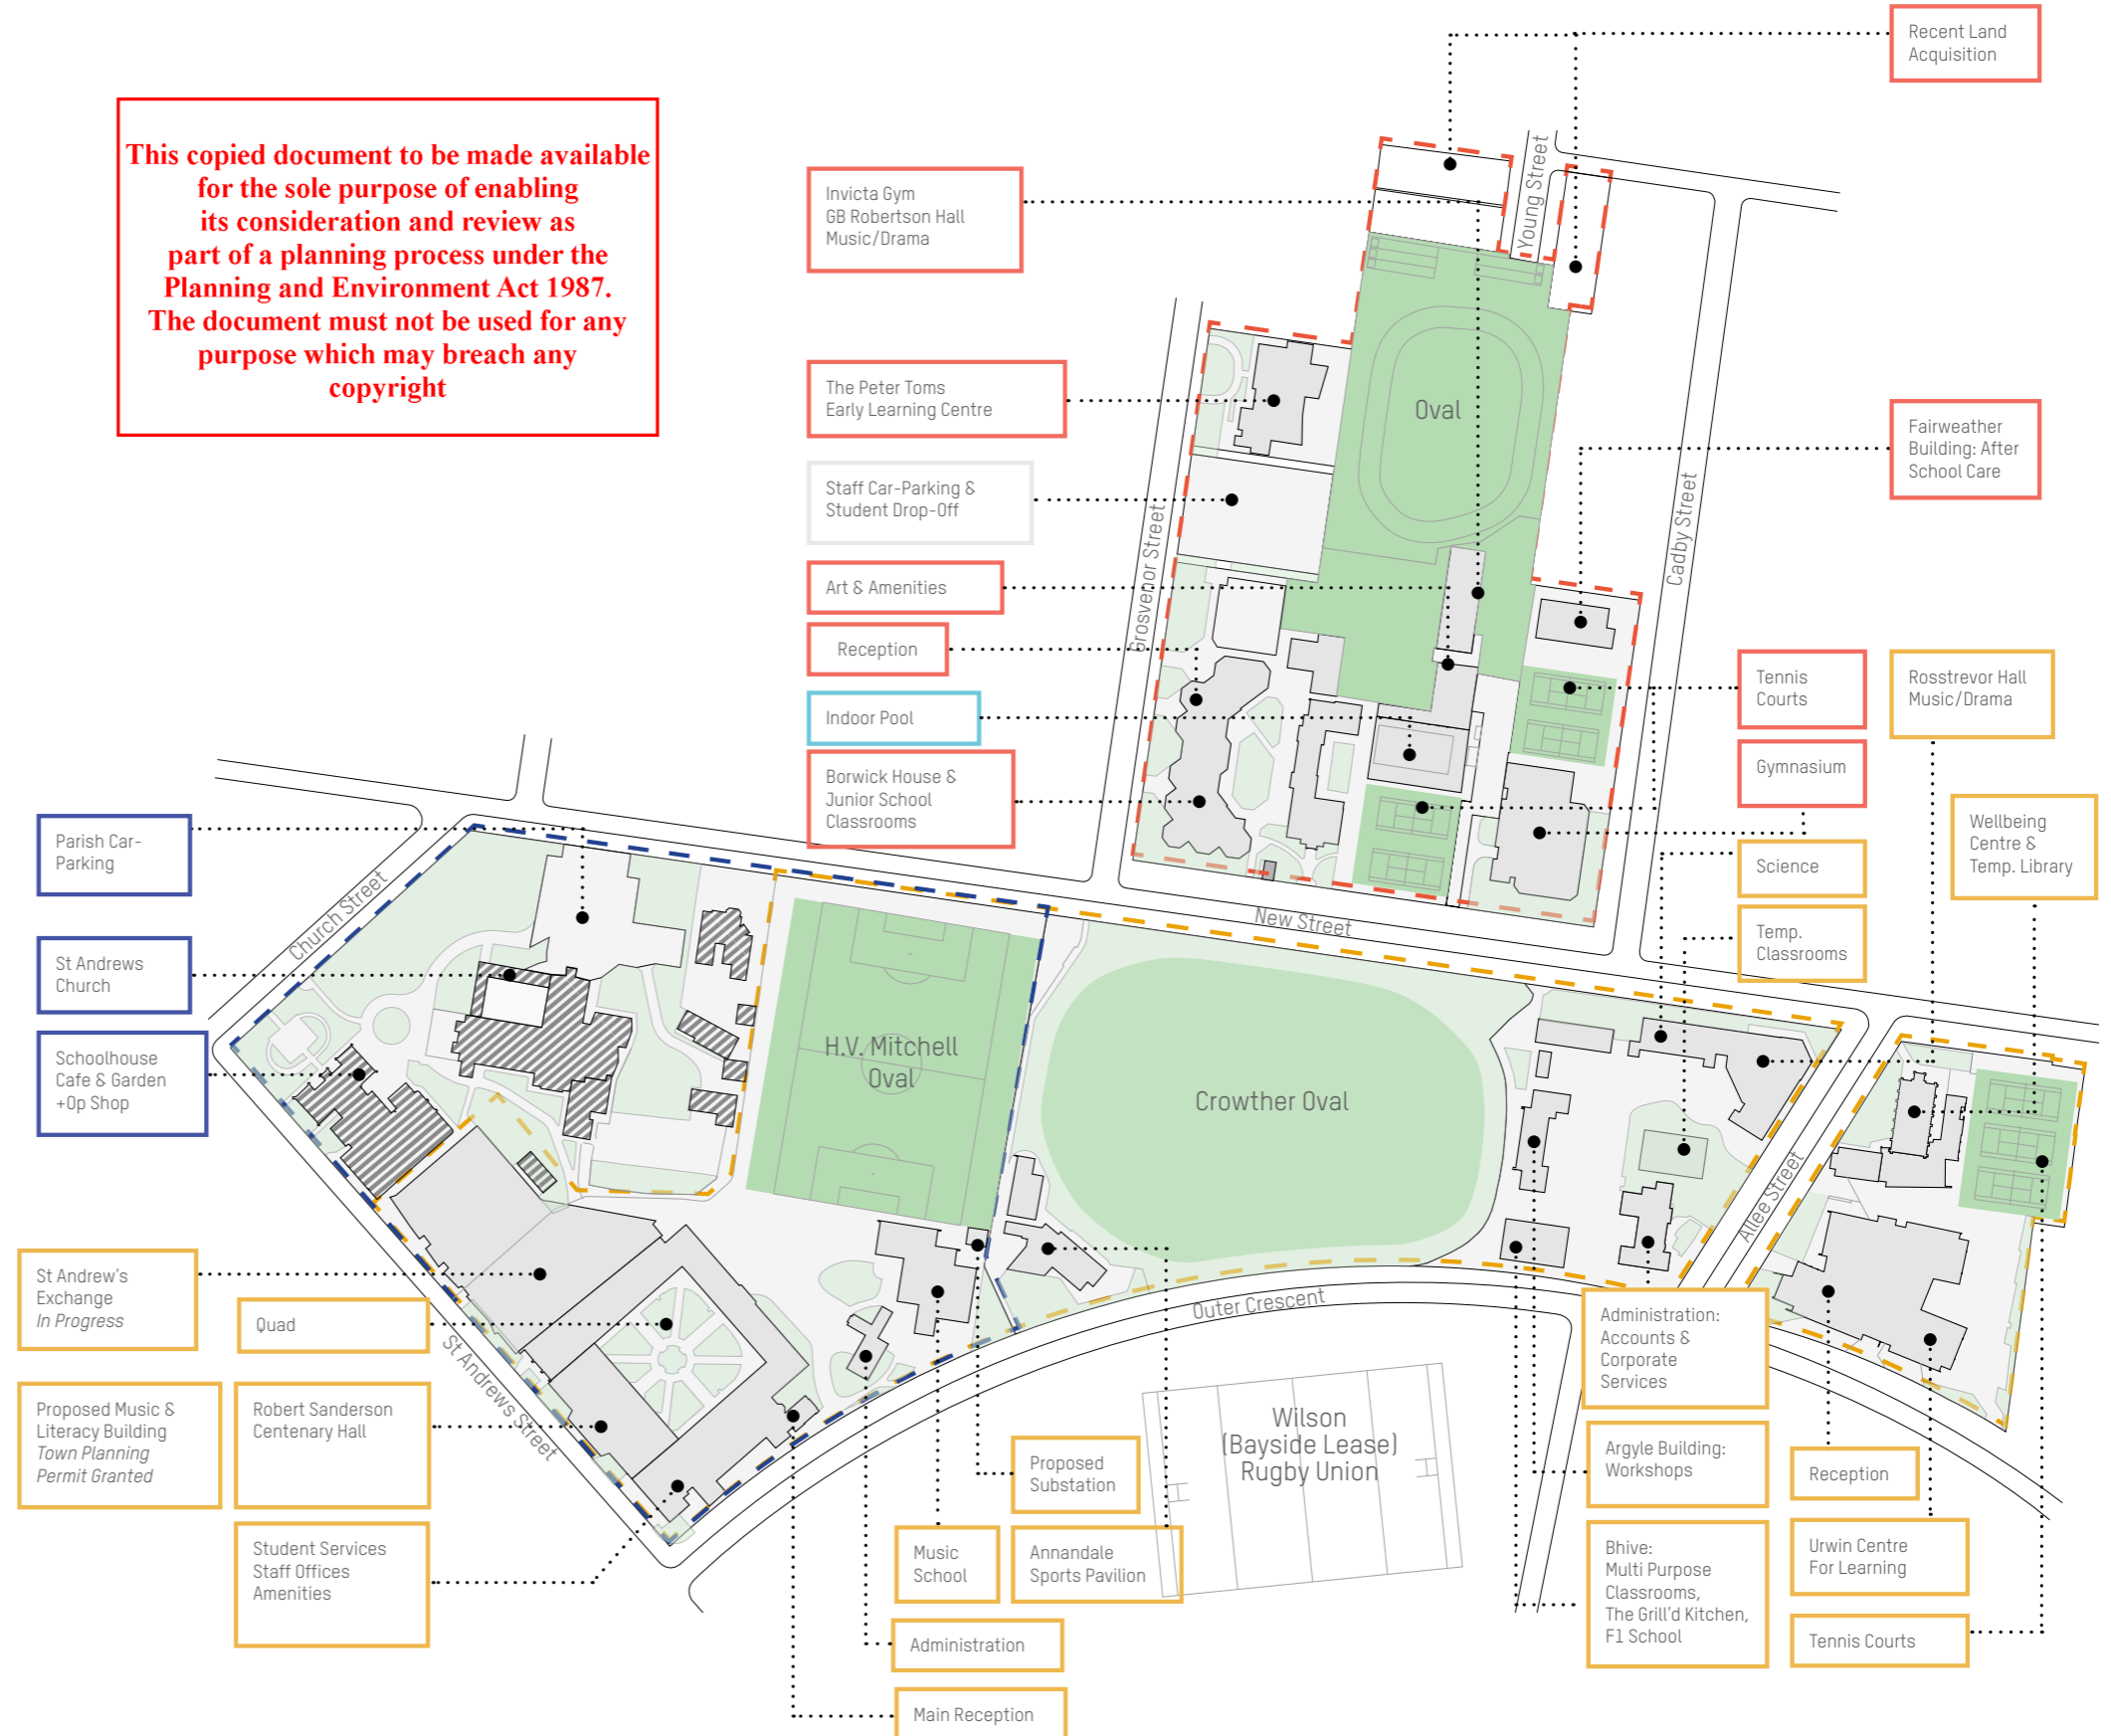

3.2 Existing Campus Precincts

The campus is defined by two precincts and cohorts, positioned around the central Crowther Oval and surrounded by predominantly residential neighbourhood:

Junior School

Early Learning Centre
Junior School Prep and Years 1-6

Secondary School

Secondary School Years 7-12

ADVERTISED PLAN

This copied document to be made available for the sole purpose of enabling its consideration and review as part of a planning process under the Planning and Environment Act 1987. The document must not be used for any purpose which may breach any copyright

- - - Junior School
- - - Secondary School
- - - St Andrews Church Parish Land

Scale
NTS