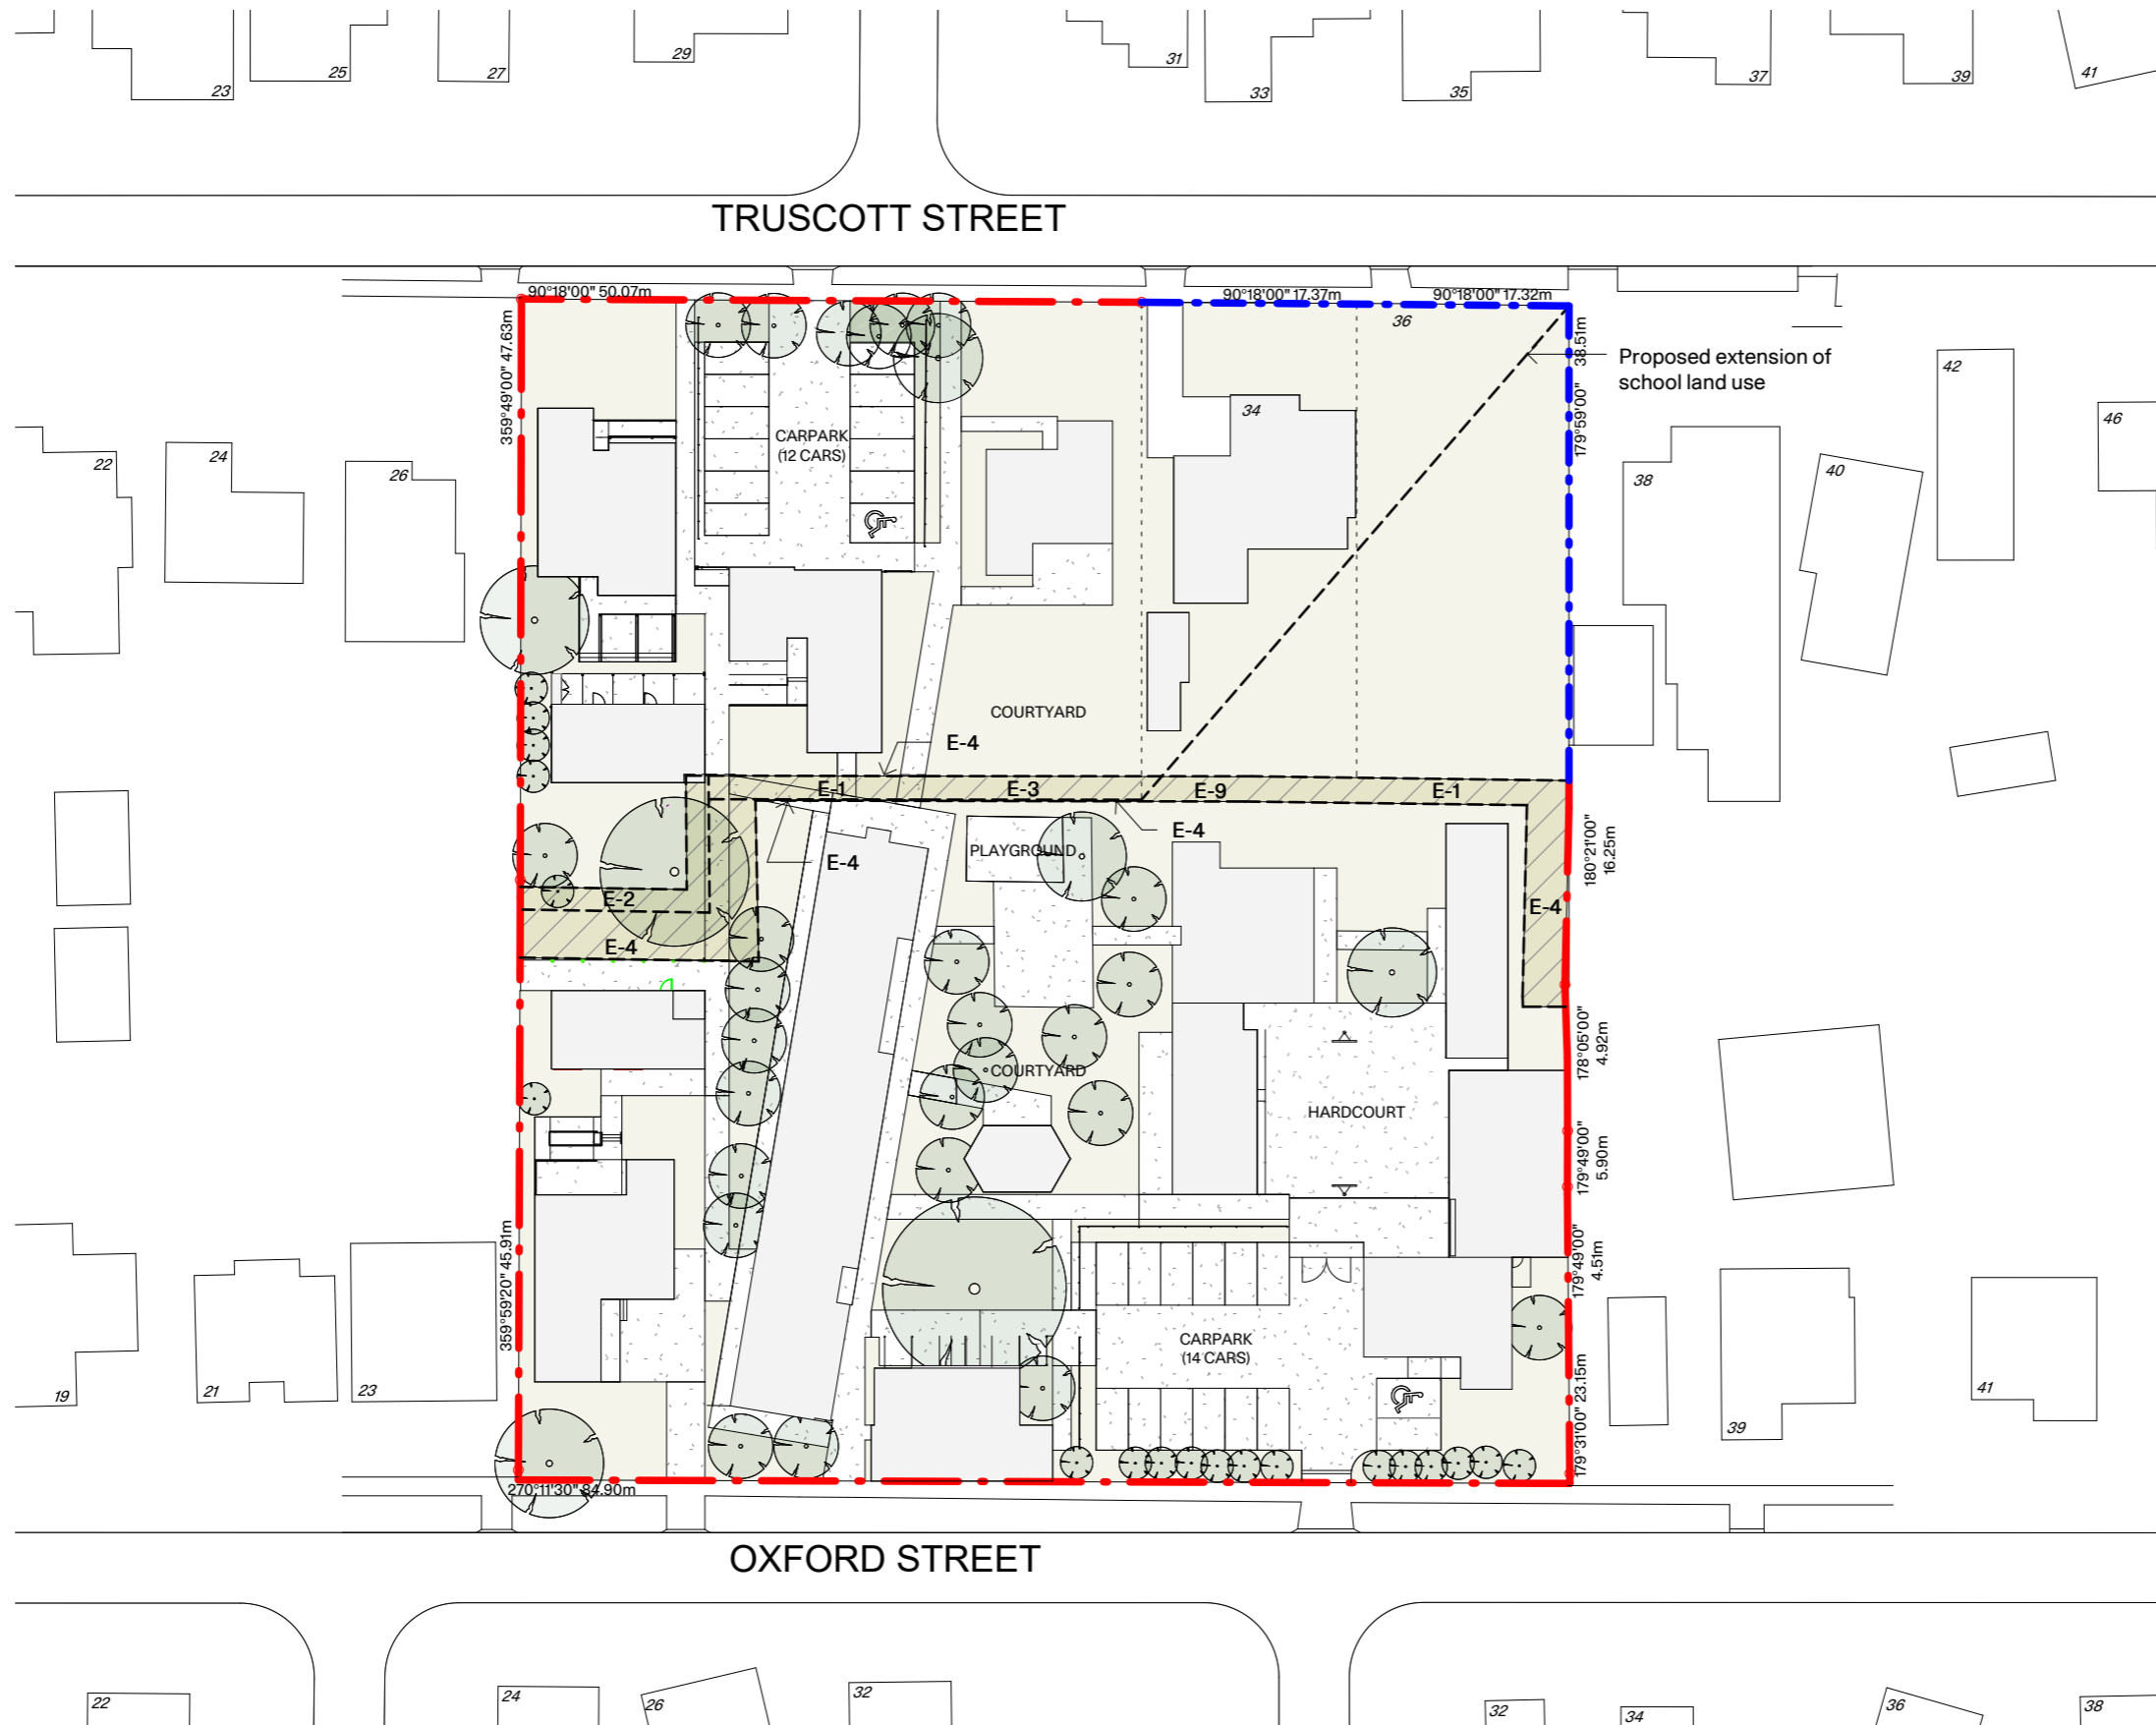

ADVERTISED PLAN

Legend

- - - Existing Site Boundary
- Easement
- - - Proposed Site Boundary

This copied document to be made available for the sole purpose of enabling its consideration and review as part of a planning process under the Planning and Environment Act 1987. The document must not be used for any purpose which may breach any copyright