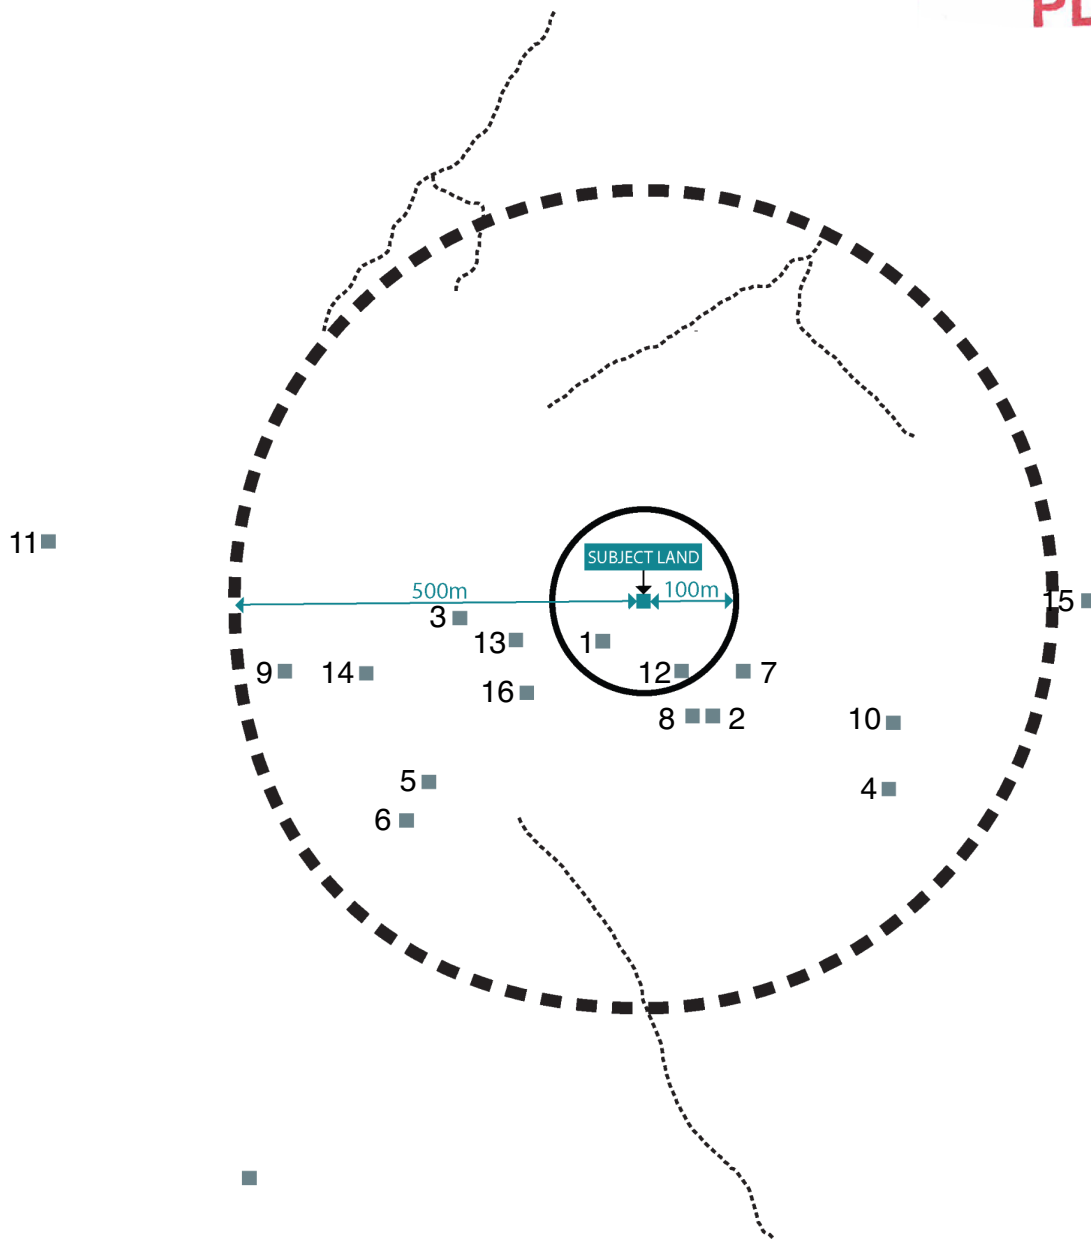

ADVERTISED PLAN

Key:

Birdcage	1	Pat Italian	7	Cattlemans Cafe	12
Kooroora Hotel	2	Villager	8	Abom	13
Ski Club of Victoria	3	Alberg	9	Snowpony	14
Enzian Hotel	4	Alpine Retreat Hotel	10	Duck inn	15
Pension Grimus	5	Tyrol Cafe	11	Bull Run skiosk	16
Breathtaker	6				