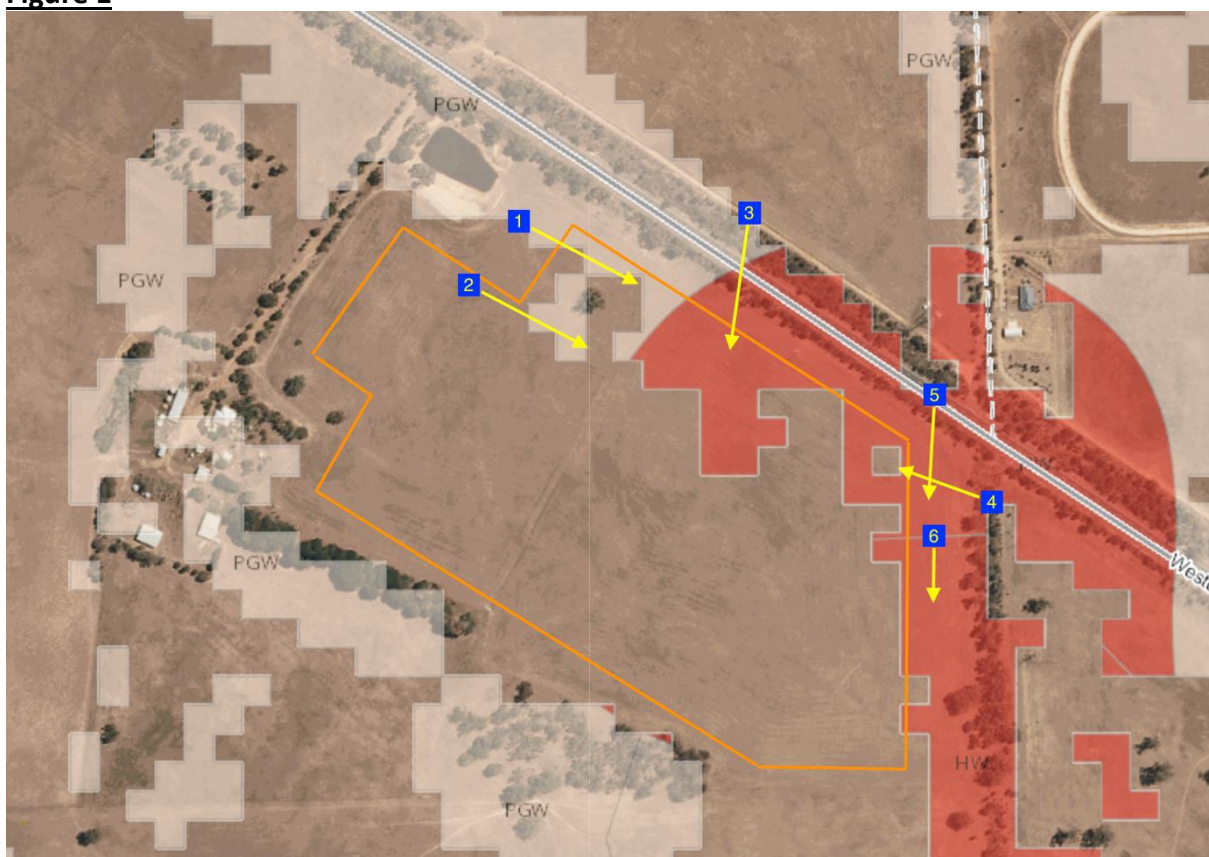

Property location: 4785 Western Highway, Ledcourt, VIC, 3385

Site location: Parcel 259\PP2984

Date: 24th April 2020

The north and east side of the solar facility are within mapped Ecological Vegetation Classes (EVCs). This document was prepared to illustrate that there is no remnant native vegetation located within the subject site.

Photographs were taken from the land on 9th April 2020. The below Six (6) images mark the areas of importance. Refer to Figure 1 below:

Figure 1

<https://mapshare.vic.gov.au/vicplan/>

Location 1: (-36.9720000, 142.6102957)

Location 2: (-36.9726196, 142.6098622)

Location 3: (-36.9724996, 142.6111379)

Location 4: (-36.9734259, 142.6125346)

Location 5: (-36.9735756, 142.6126973)

Location 6: (-36.9740885, 142.6128599)