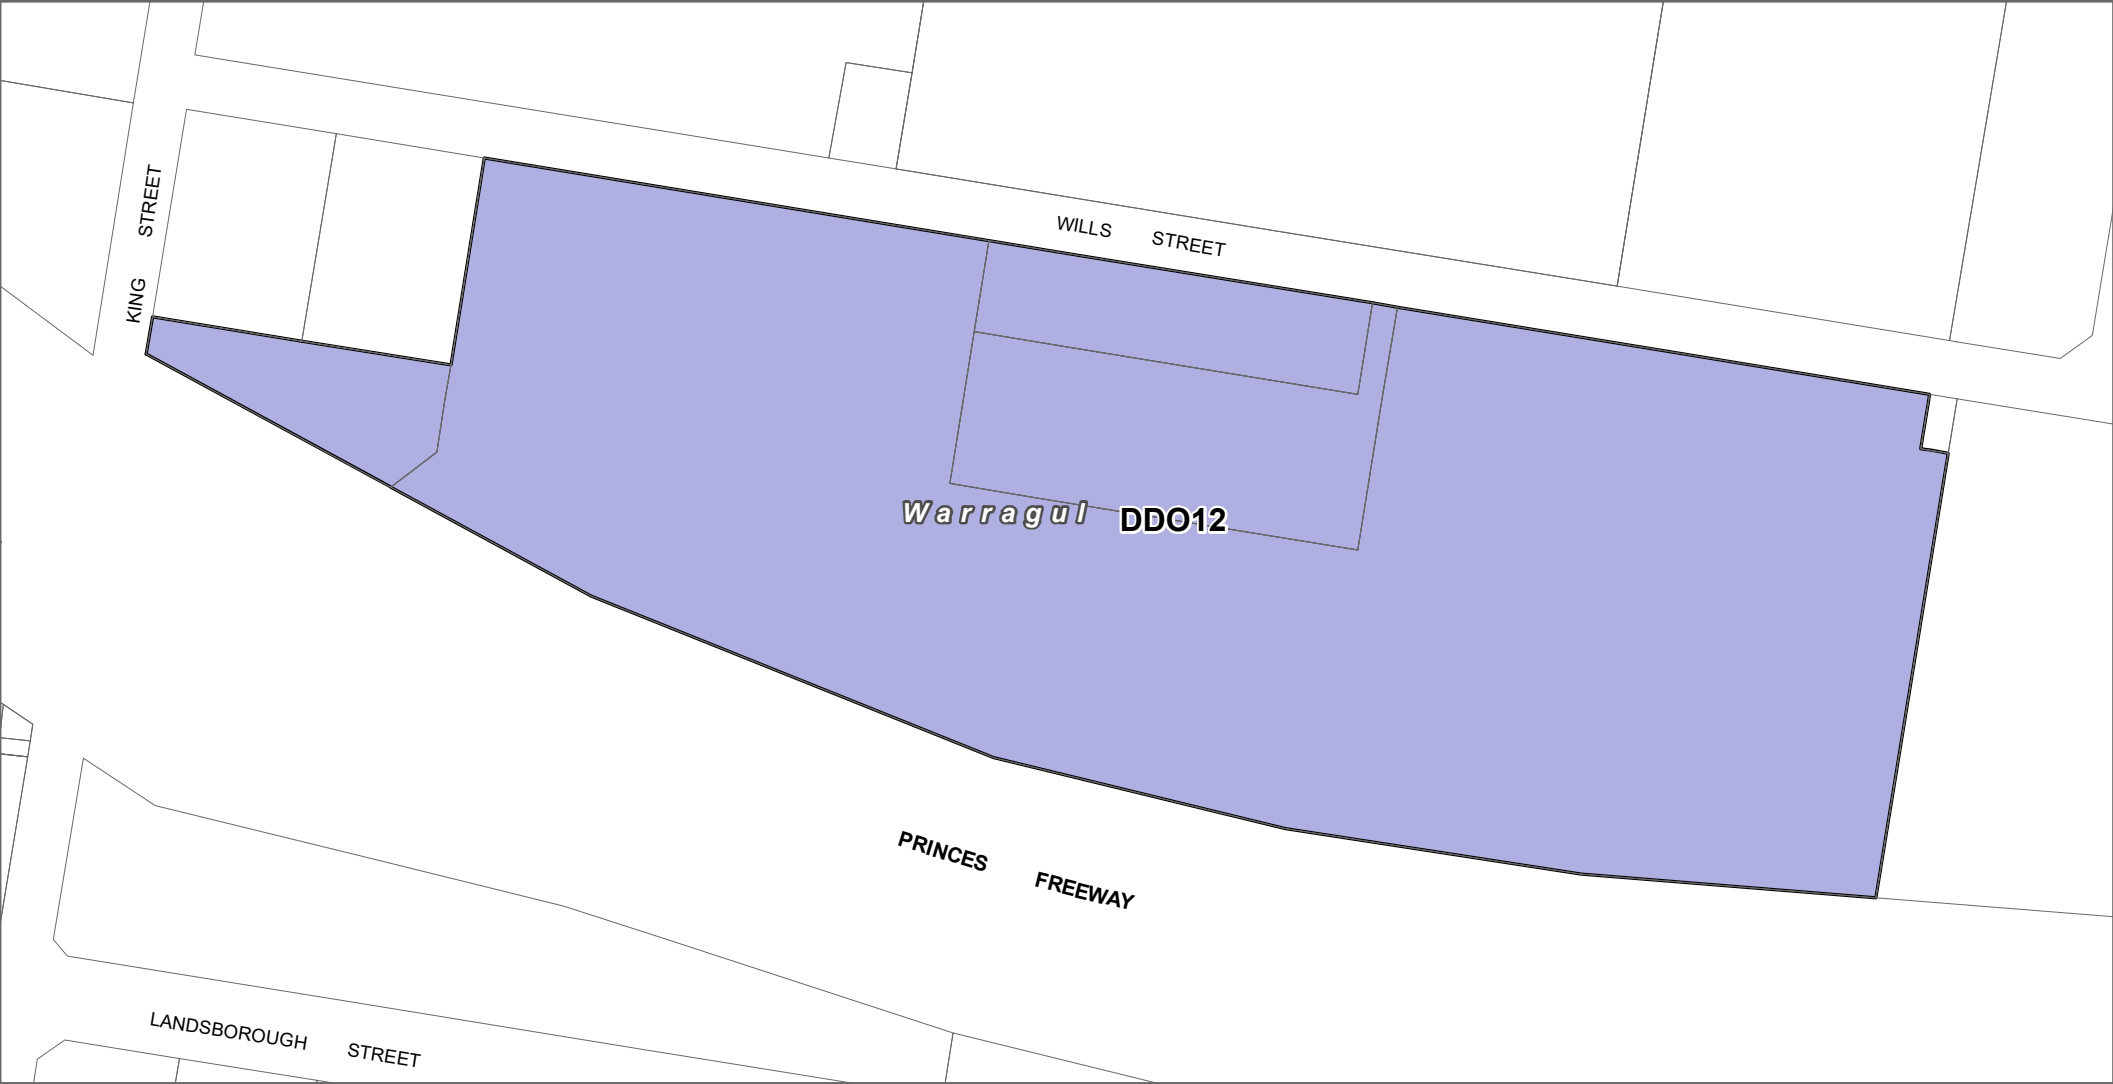

BAW BAW PLANNING SCHEME - LOCAL PROVISION
AMENDMENT C148bawb

- LEGEND**
-  DDO12 - Design and Development Overlay - Schedule 12
 -  Local Government Area

Disclaimer
This publication may be of assistance to you but the State of Victoria and its employees do not guarantee that the publication is without flaw of any kind or is wholly appropriate for your particular purposes and therefore disclaims all liability for any error, loss or other consequence which may arise from you relying on any information in this publication.

© The State of Victoria Department of Transport and Planning 2023

Department of Transport and Planning

Part of Planning Scheme Map 32DDO